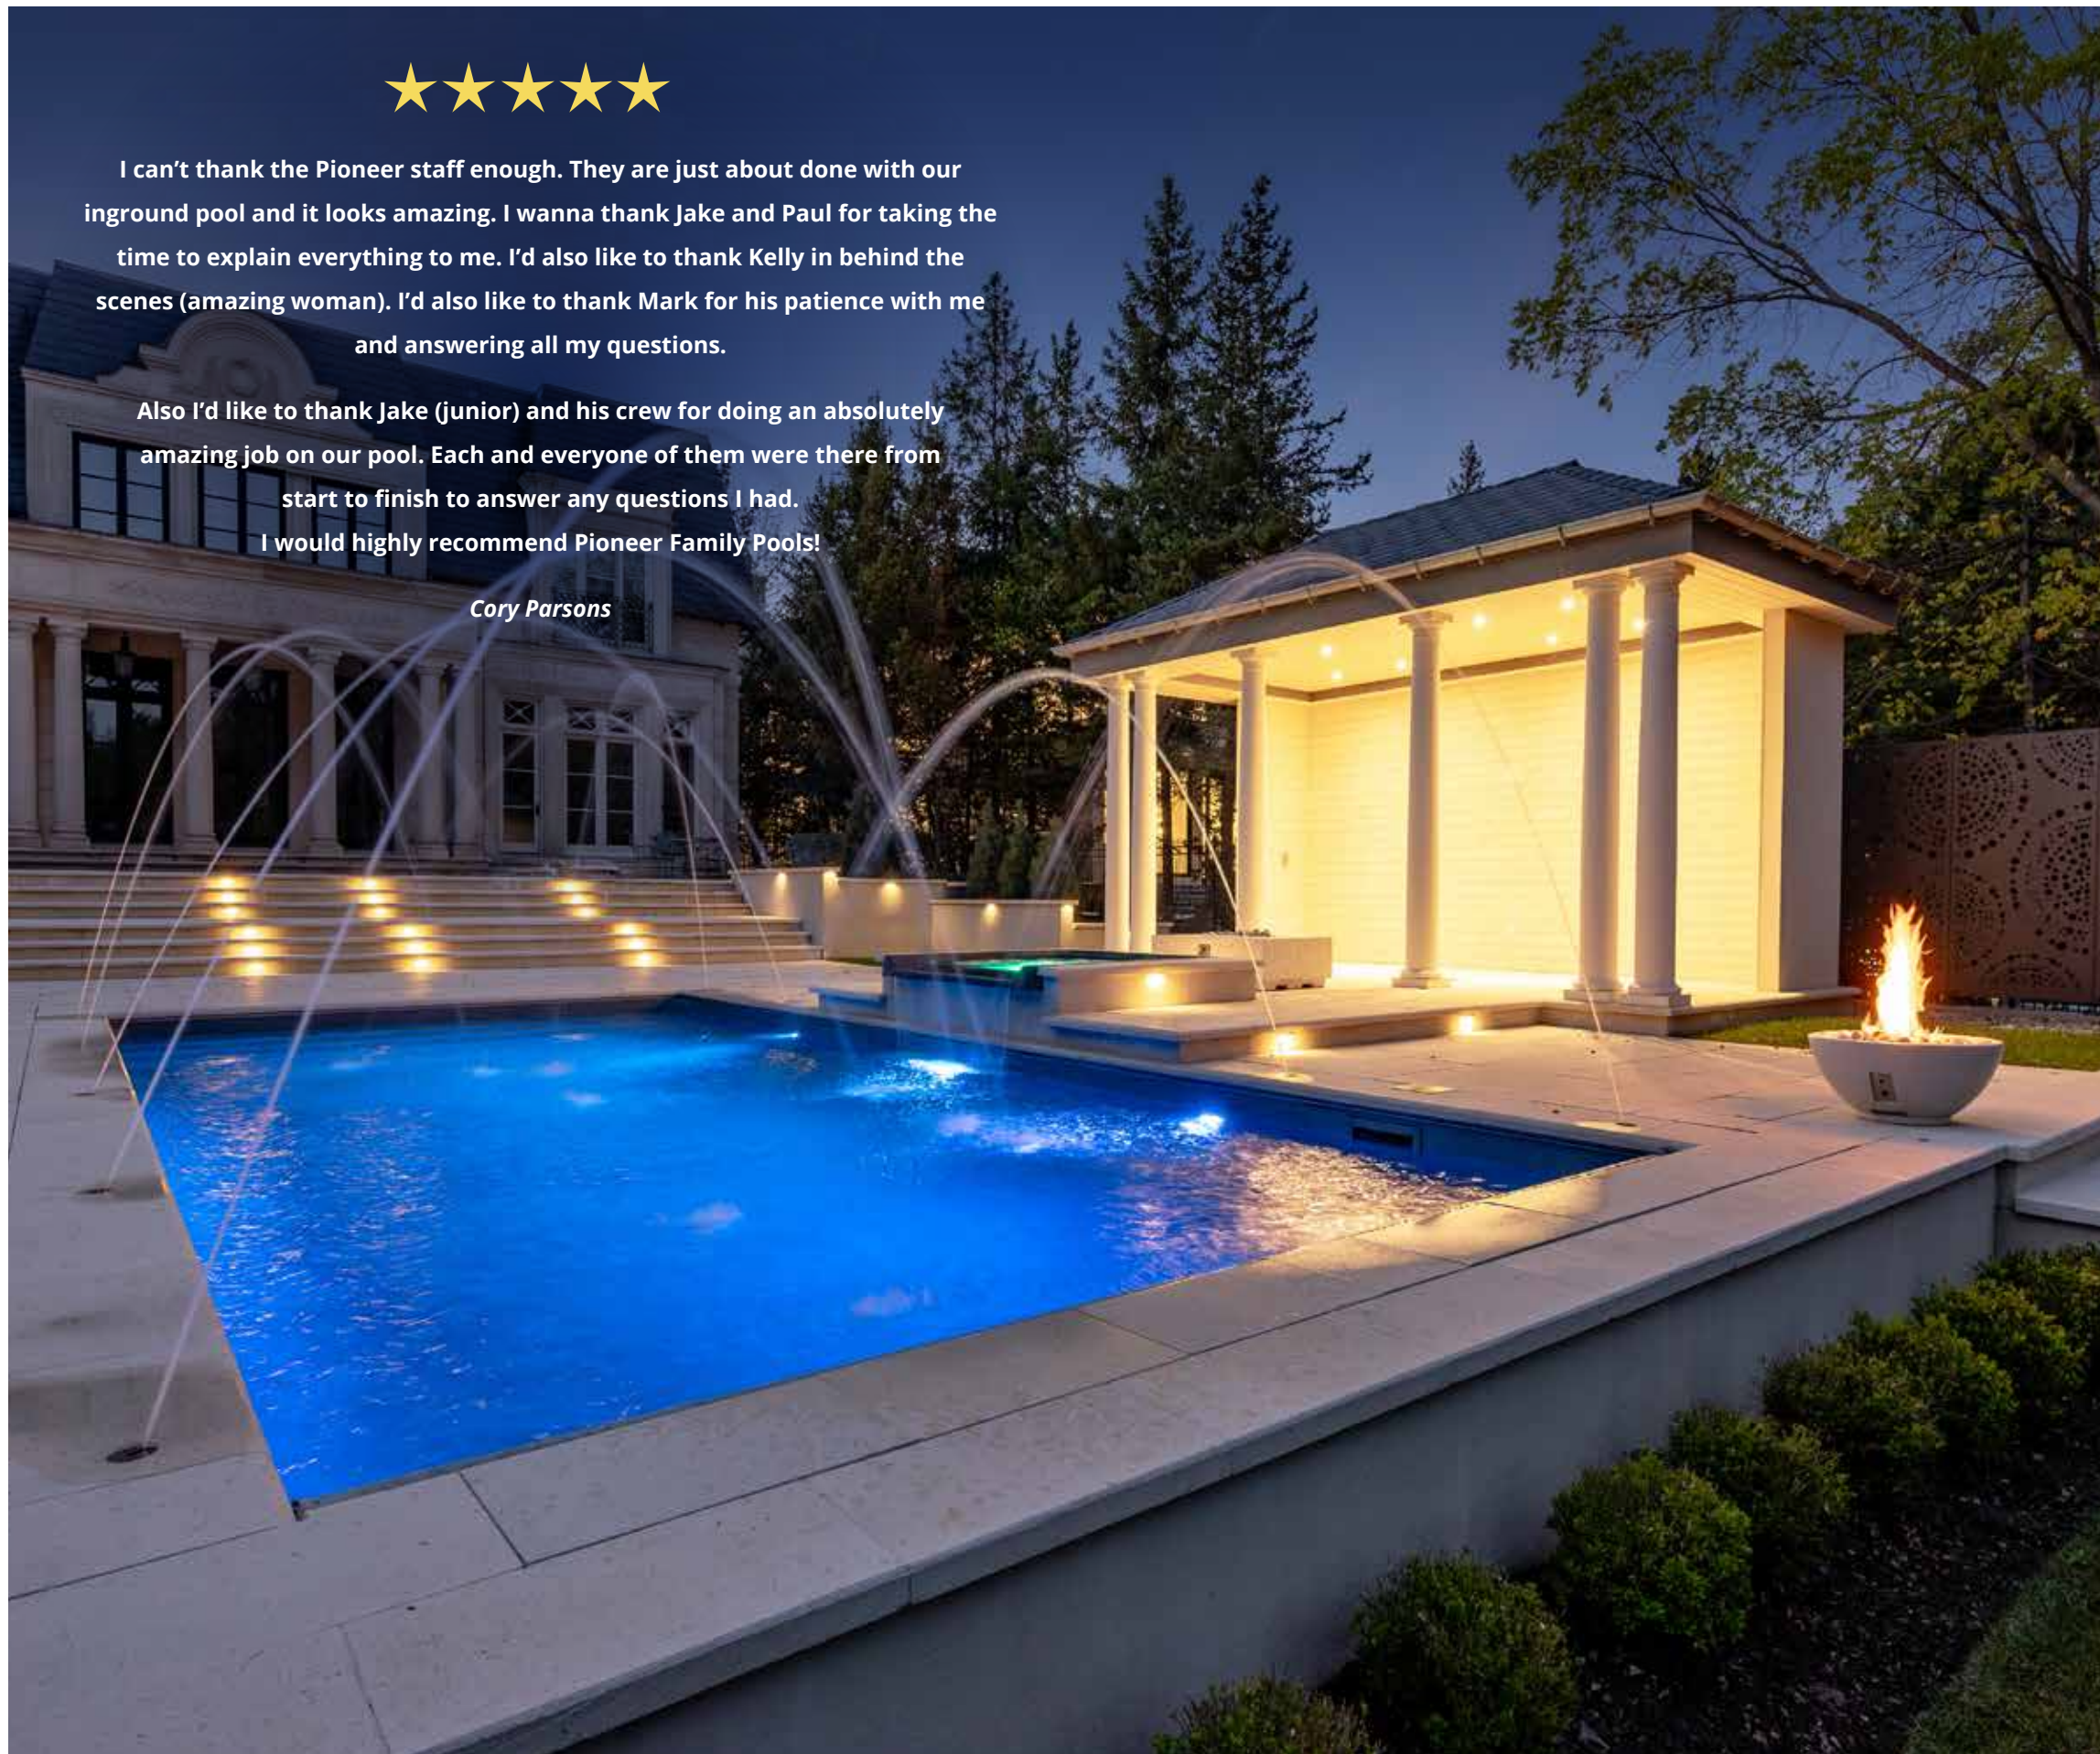

I can't thank the Pioneer staff enough. They are just about done with our inground pool and it looks amazing. I wanna thank Jake and Paul for taking the time to explain everything to me. I'd also like to thank Kelly in behind the scenes (amazing woman). I'd also like to thank Mark for his patience with me and answering all my questions.

Also I'd like to thank Jake (junior) and his crew for doing an absolutely amazing job on our pool. Each and everyone of them were there from start to finish to answer any questions I had. I would highly recommend Pioneer Family Pools!

Cory Parsons

FIREBOWL

CARIBBEAN GREY LINER
WATER DEPTH CHART

1' DEPTH

3' DEPTH

8' DEPTH

SPILLOVER
SPA & DECK
JETS

The Magowski's RESORT INSPIRED OASIS

We've created the perfect luxurious summer haven!

This spectacular 18' x 36' rectangular pool is the crown jewel of the Magowski backyard. Its elegant Caribbean Grey liner enhances the modern aesthetic, while the sleek design offers both beauty and function. The pool is brought to life with mesmerizing deck jets and a vibrant multi-colour lighting system, creating a captivating ambiance for evening swims.

Adding to the luxury, a soothing spillover spa provides the perfect space for relaxation, offering an indulgent retreat right in their backyard.

The auto cover not only adds convenience but also provides enhanced safety.

The design is further elevated with custom vinyl over steps ensuring seamless access and a sophisticated finish. This pool effortlessly combines style, comfort, and practicality, making it an extraordinary addition to any outdoor living space—a true masterpiece for enjoyment!