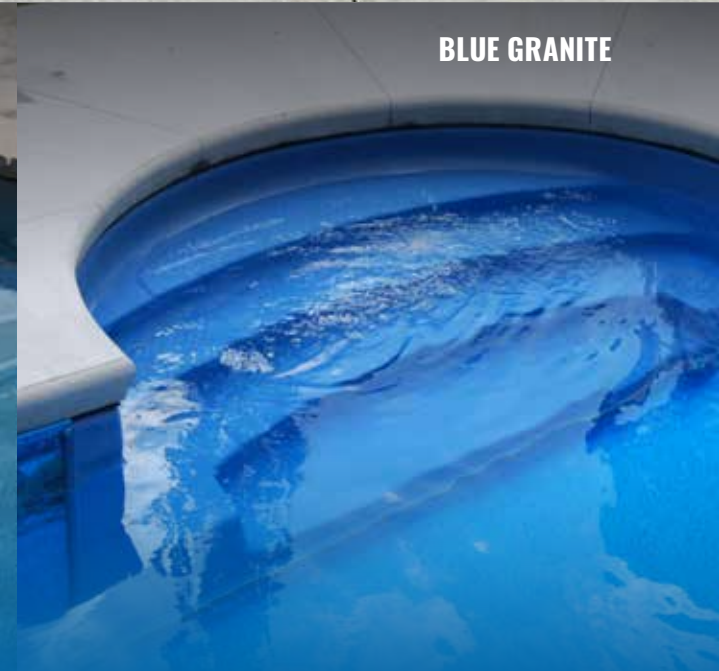

Vinyl Over Steel Steps

Considering vinyl over steel steps? Speak to an expert today to get a custom entrance into your backyard oasis. Make something entirely your own by adding a bench, sun ledge or custom shape.