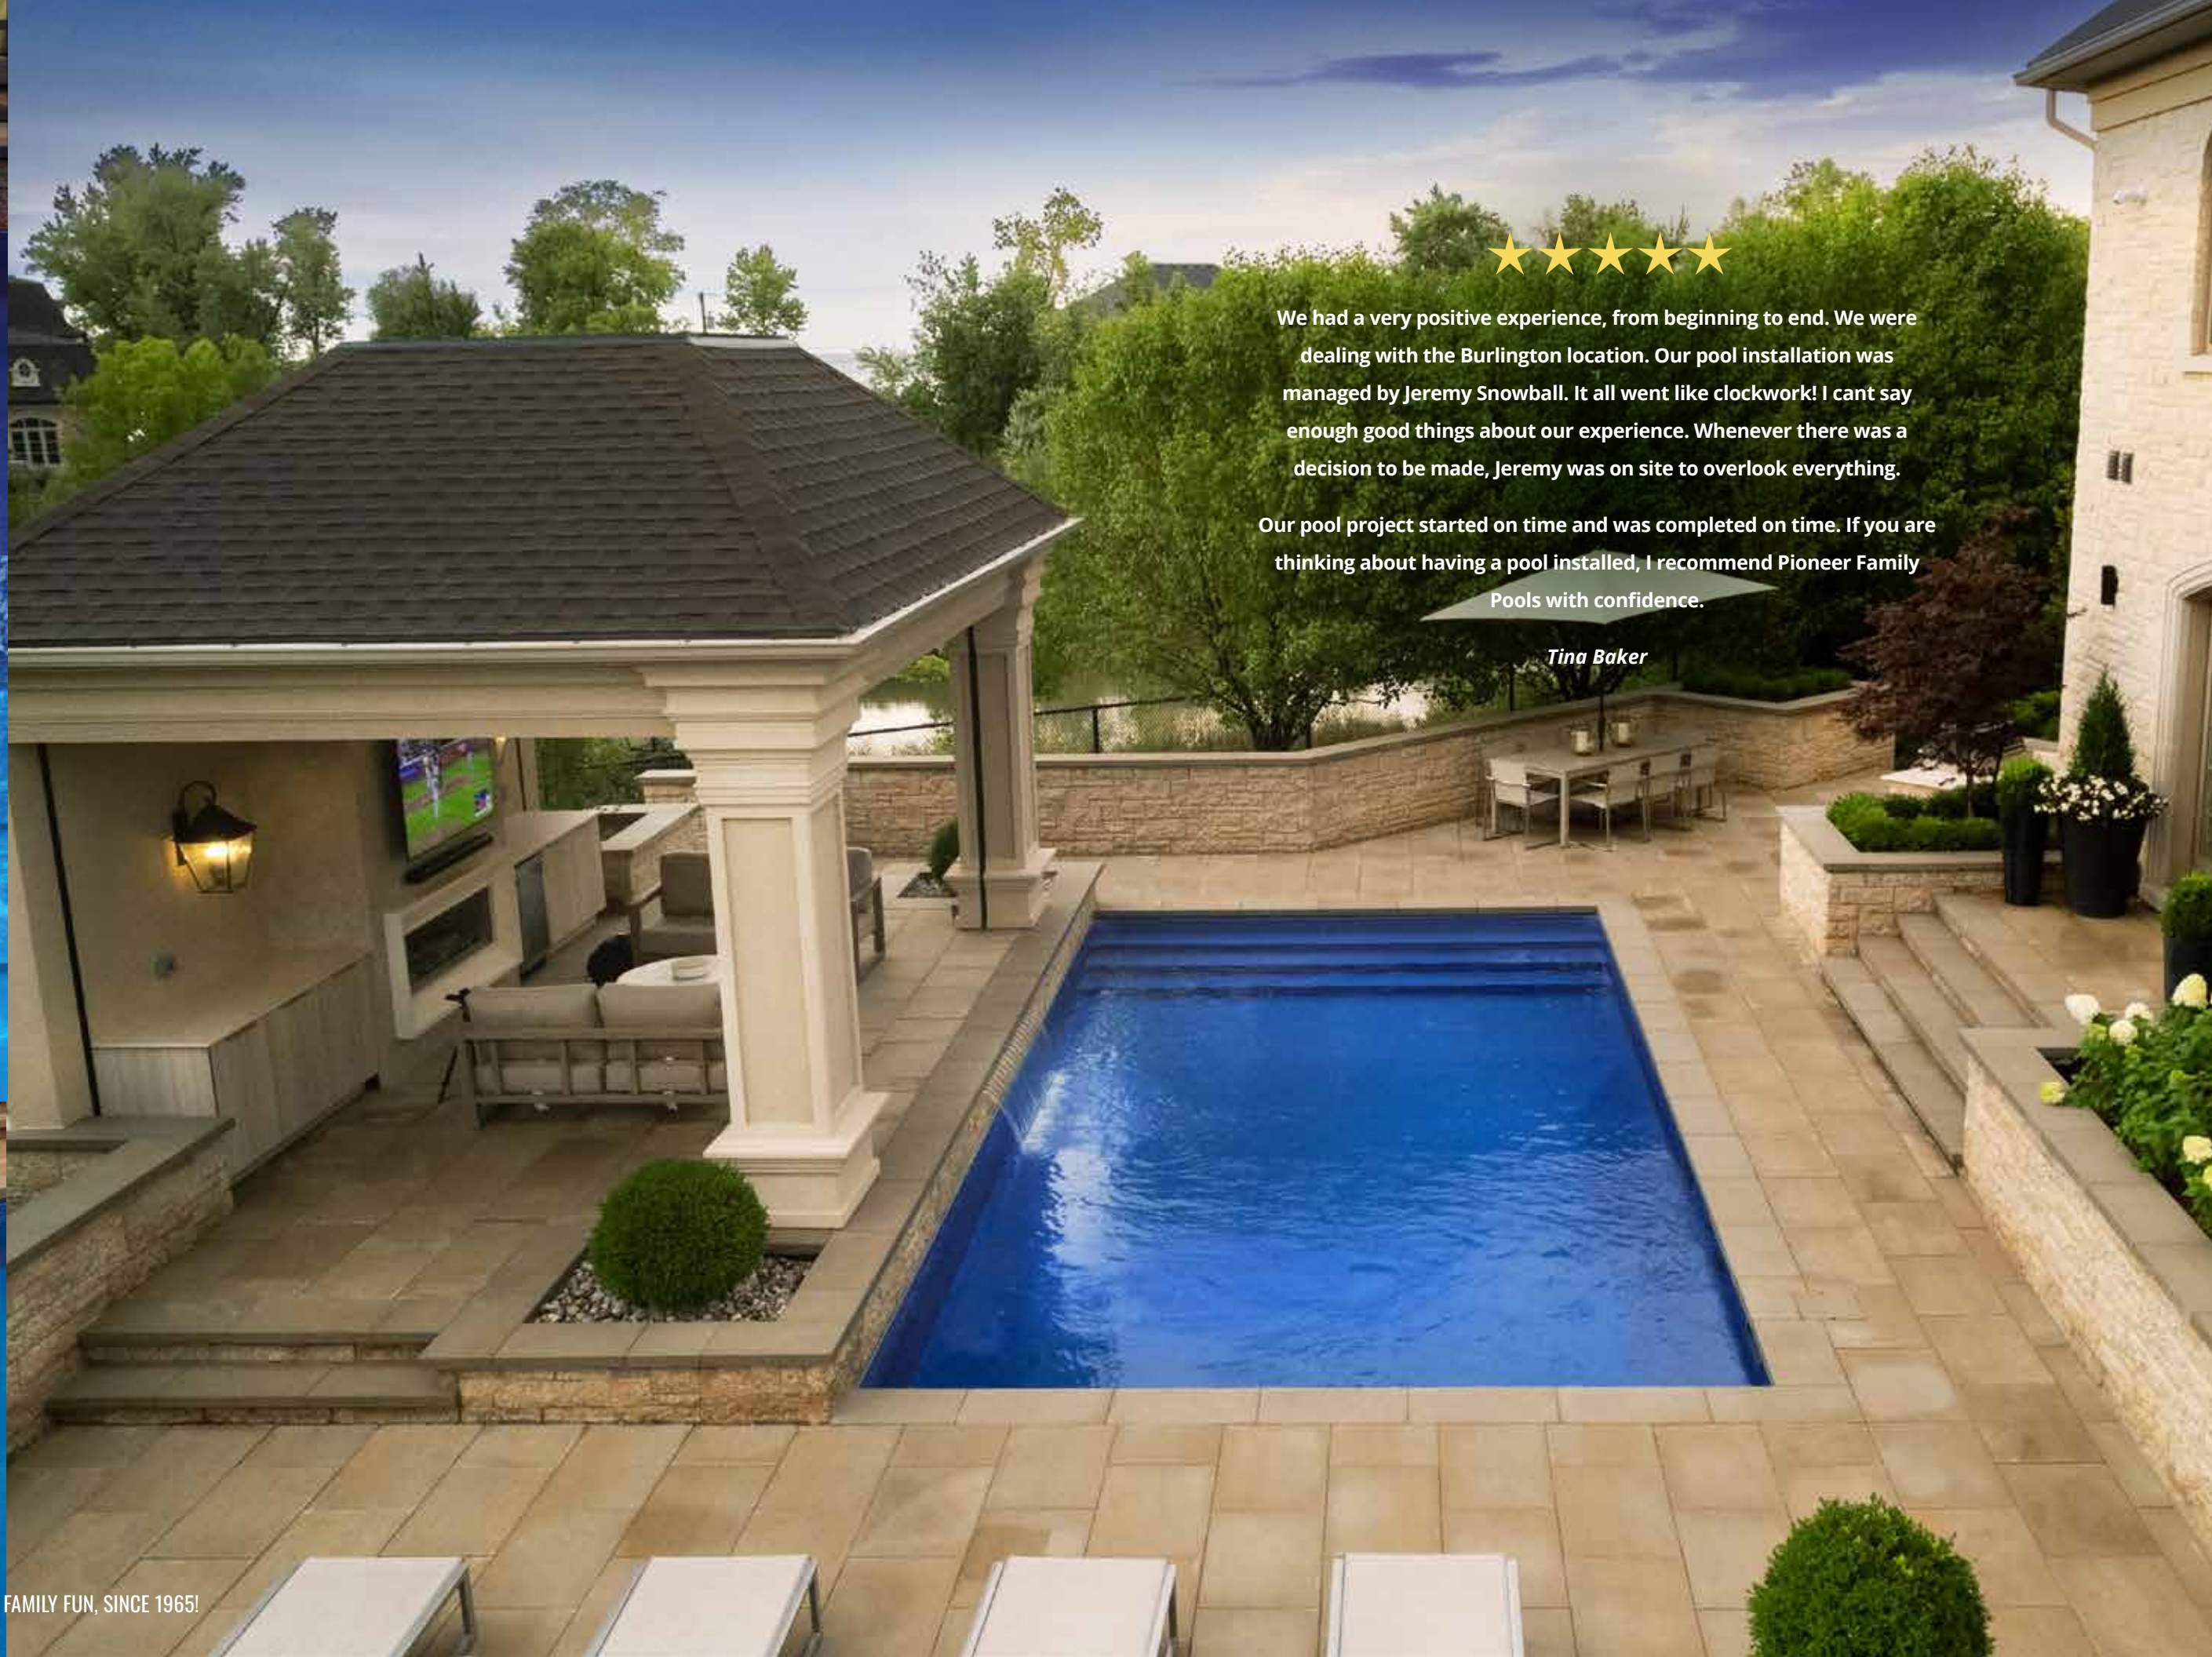

SHEER DESCENT

POLYNESIAN

1' DEPTH

3' DEPTH

8' DEPTH

VINYL OVER STEEL STEPS

We had a very positive experience, from beginning to end. We were dealing with the Burlington location. Our pool installation was managed by Jeremy Snowball. It all went like clockwork! I cant say enough good things about our experience. Whenever there was a decision to be made, Jeremy was on site to overlook everything.

Our pool project started on time and was completed on time. If you are thinking about having a pool installed, I recommend Pioneer Family Pools with confidence.

Tina Baker

The Allen's MODERN OASIS

From the outdoor lounge area and the brilliant blue liner to soothing natural landscape, the Allen's backyard is a stunning retreat!

A magnificent combination of colour and texture is used in the Allen's Inground Pool to create this dreamy outdoor retreat. The vinyl over steps, sheer descent, and multicoloured lighting makes up the key characteristics of this rectangle pool that measures 15'x30'. The Vinyl-Over-Steel Steps that run the length of the shallow end are perfectly framed by the poolside poolhouse, which also provides the way in and out of the shallow end. The soothing sound coming from the Sheer Descent Waterfall is one of our favourite features of this space as it really contributes to the relaxing atmosphere.

The Multi-Colour Lighting System adds atmosphere and peaceful nocturnal energy to their outdoor sanctuary, making nighttime swims there extremely memorable.

The deep Polynesian Liner creates a summer retreat fit for royalty, or your closest family and friends. With ample poolside seating, the party will never have to stop as you make your way from poolside lounging to being fully submerged in this inspired inground pool.