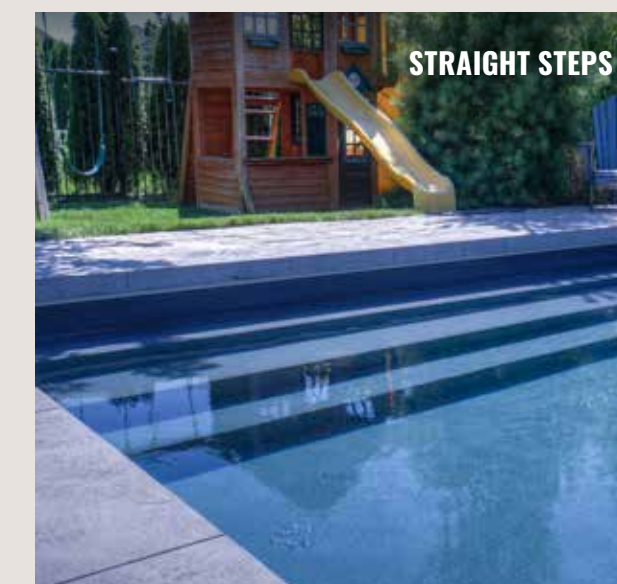

CORNER STEPS

STRAIGHT STEPS