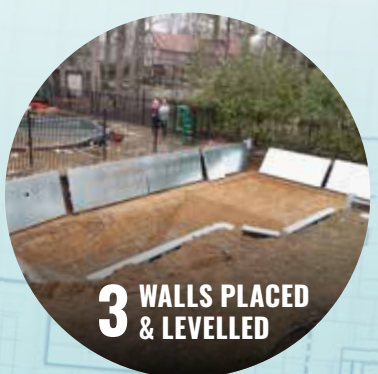

THE BEST IN POOL CONSTRUCTION

For Over 60 Years, Our Greatest Success Has Been Providing Our Customers With The Highest Quality Products & Services!

Our open lines of communication, from purchase to installation, makes for a reliable, comfortable process. With a no-hassle sales approach and hands-free installation experience, we make diving into a pool easy and efficient.

THE CONSTRUCTION PROCESS UP CLOSE

1. 30 Mil. Vinyl Liner
2. Concrete Deck
3. Exclusive Multi-Track Coping
4. Thermal Frost Barrier
5. Backfill
6. 3/8" Rods Tie X-Braces Together Around The Pool & To The Pool Wall
7. 9" Vertical Buttress Every 4'
8. Vertical Panel Stiffener Every 4'
9. Concrete Footing Around Entire Pool
10. X-Brace Wall & Deck Support Every 4'
11. Z-700 (G-235) Galvanized Steel Wall Panels
12. 3/8" Re-Inforcing Stakes

STEP DECK SUPPORT SYSTEM

1-piece molded thermoplastic grid system to support the entire tread surface & prevent material fatigue of your pool stairs.

THE BEST IN POOL CUSTOMER SERVICE

Pioneer Family Pools was recently recognized by Ford Motor Company of Canada for superior performance with new pool customer service and overall customer satisfaction throughout the buying process. Thanks for considering us!

From Start To Splash (& After) We're Here!

Our Expert Staff will guide you through the selection process and help you every step of the way. Throughout the ownership experience, we provide you constant support and expertise when you need it most.

Professional Crews

Our installation professionals are exclusive to Pioneer Family Pools and have worked with us for decades. This ensures that they reinforce our high standards and can answer any questions throughout the construction process.

Education & Training