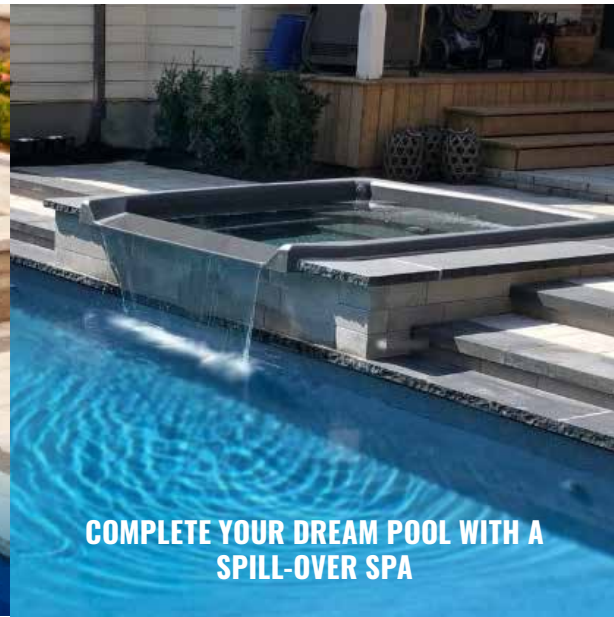

8 ADD YOUR FEATURES

Add Elegance & Beauty With A Water Feature & Lighting

Bring the natural effects of a serene waterfall from nature to your backyard.