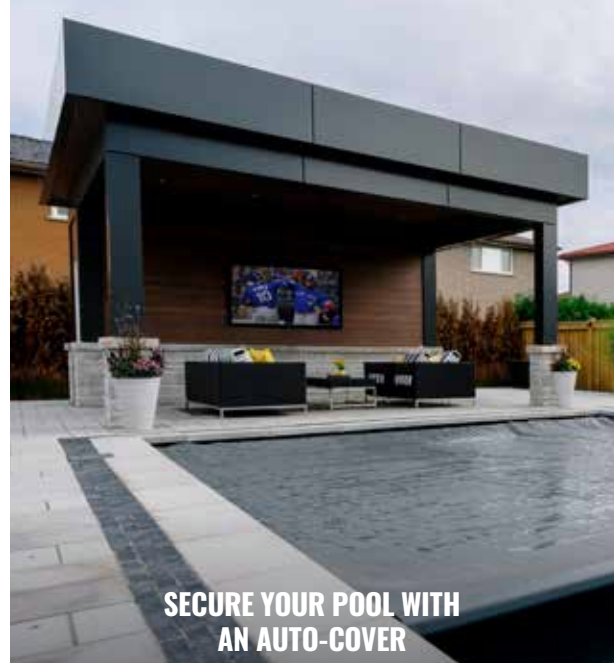

COMPLETE YOUR DREAM POOL WITH A SPILL-OVER SPA