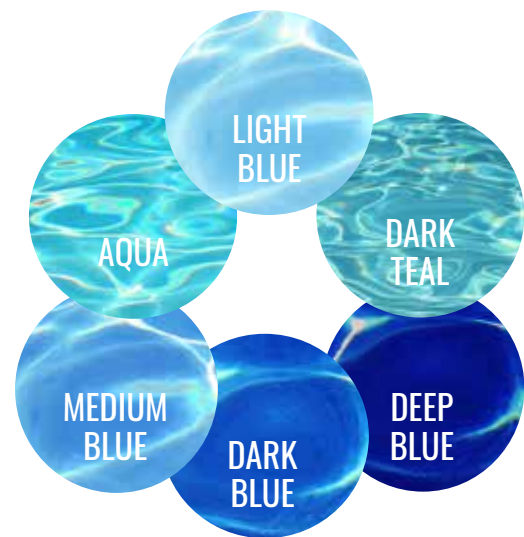

SILKY, SMOOTH WATER

One of the major benefits to salt water pools is that they avoid the build-up of chloramines. The consistent replenishment of chlorine prevents strong chemical odours and allows for Pool owners to enjoy silky smooth water that is easier on your skin, eyes and hair. Salt water systems operate a lower chlorine level

which means the water is less drying to your skin. And don't worry about tasting the salt in the water. A swimming pool will operate at approximately 3,000 ppm of salt, whereas the ocean holds a 35,000 ppm of salt. Enjoy more of your pool with less work.

These are just a few of the primary benefits to having a salt water pool. In the end, the decision comes down to how you plan to use your pool, the overall maintenance you want, and the feel you want to achieve when you first walk in. We carry a selection of Chlorine, Bromine, Ozone, UV, and Salt Systems to provide you with all the options for keeping your pool clean.

If you have any questions, our knowledgeable staff are here to help you make the right choice for your unique backyard oasis.

7 CHOOSE YOUR LINER

Want A Lagoon Look? Choose A Dark Grey Or Black Liner!

What Colour Pool Water Are You Looking For?