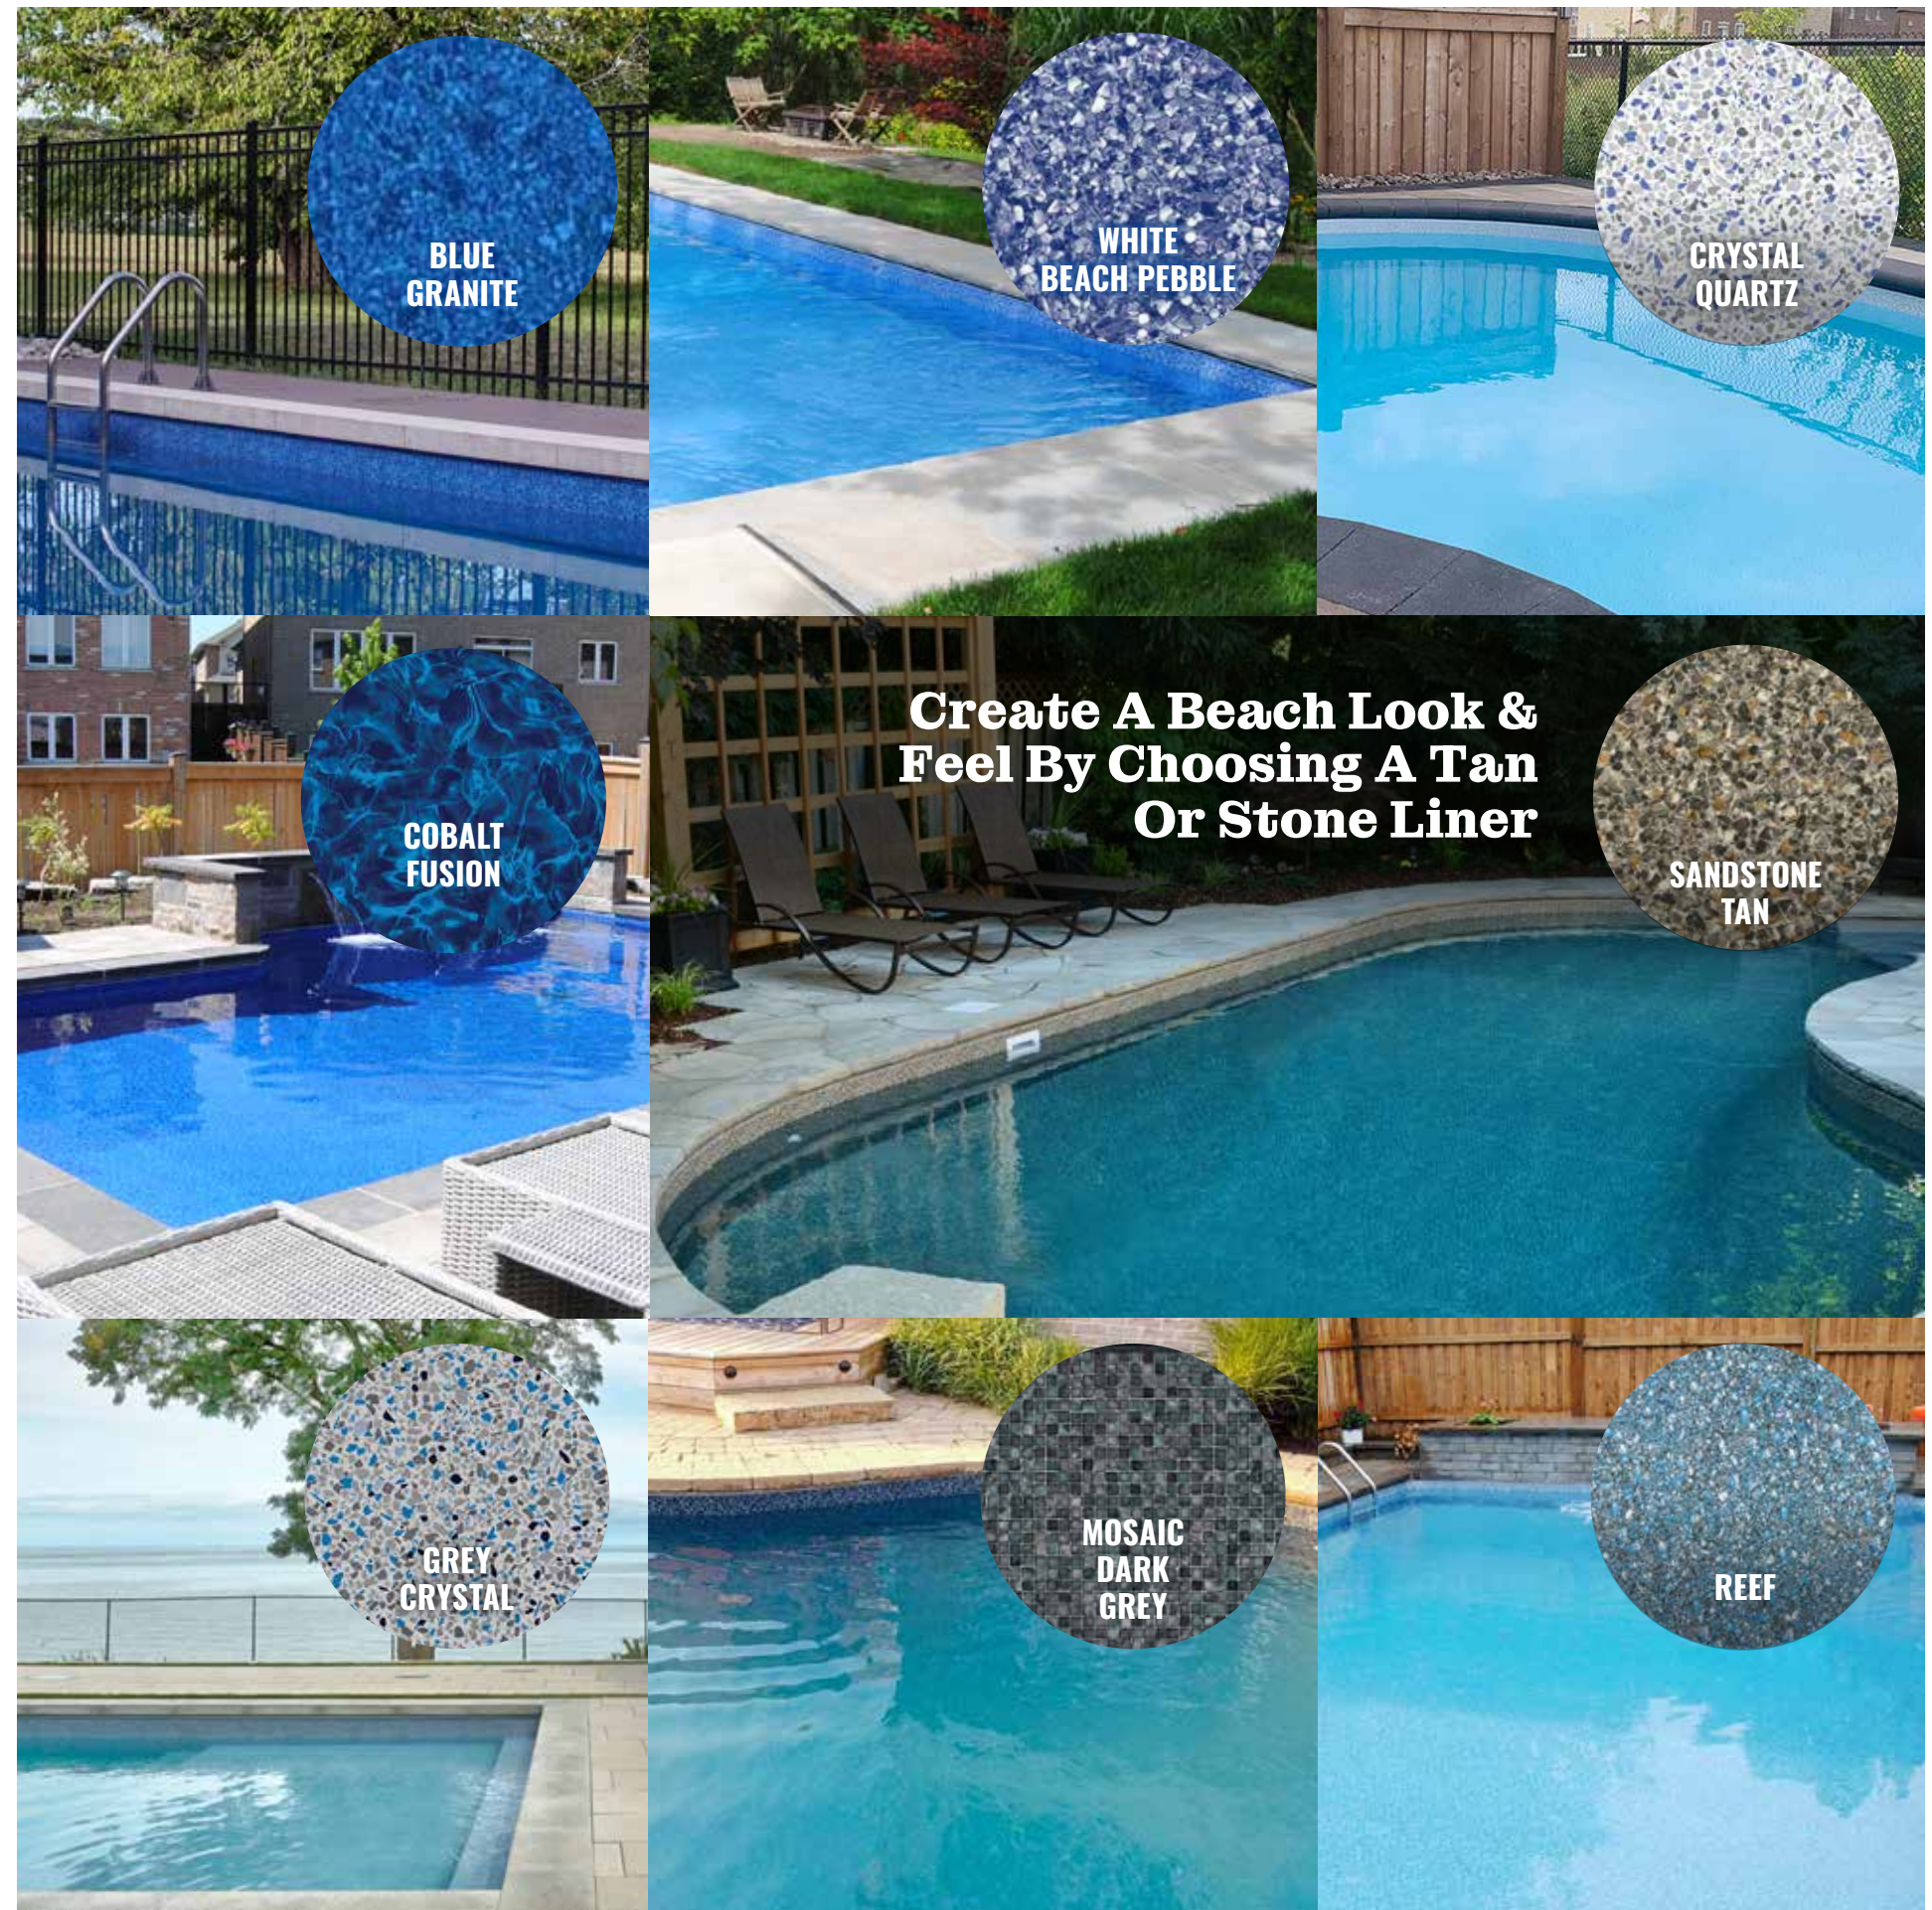

Create A Beach Look & Feel By Choosing A Tan Or Stone Liner