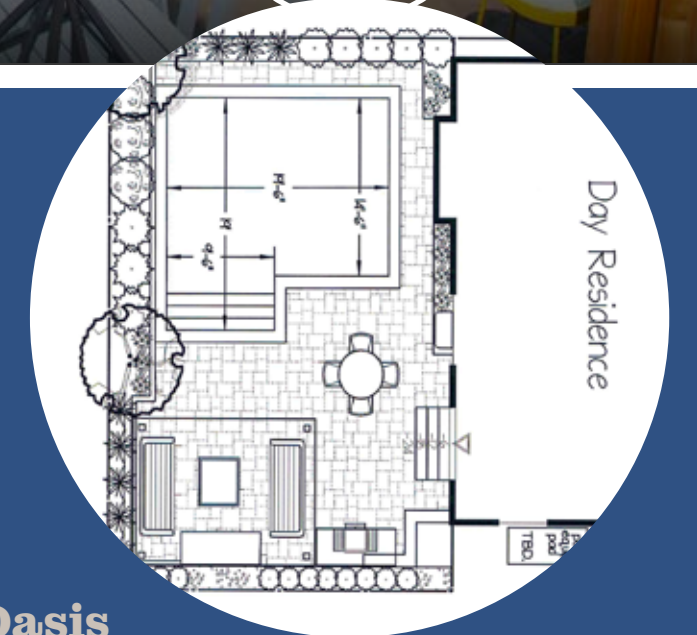

NATURAL STONE COPING

BRICK BULLNOSE COPING

LANDSCAPING FOR A SMALL SPACE

FROM BLUEPRINT TO COMPLETED OASIS!

Small Space Design INSPIRATION

10' X 11' X 17' 11" MOUNTAIN POND

10' X 18' RECTANGLE

9' 11" X 18' CUSTOM RECTANGLE