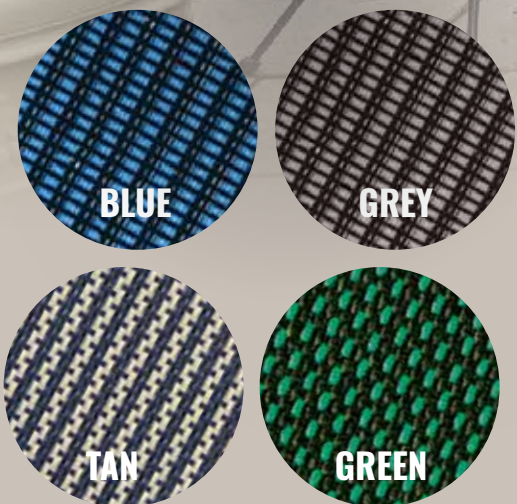

CONSIDER YOUR COVER OPTIONS

Add Style & Security With A Safety Cover

Keep your family, friends, and pets safe this winter with a Safety Cover. Our Mesh cover is the easiest, safest, and most economical choice over time. It makes closing your pool a breeze by providing 95% shade to reduce algae growth from Winter to Spring. Our covers are made with the highest abrasion resistance and tear strength in their class and come with a 15-year warranty.

Manufactured with lightweight, mesh material that's available in 4 colours and can be custom made to fit any size or shape pool with just about any feature including raised walls, water falls, diving boards, stairs, and rails. The simple anchoring system allows you take your cover on or off with ease using the included installation bar.

AVAILABLE IN FOUR GREAT COLOURS

THE STRENGTH IS IN THE SEAMS

Safety is in the details. Seams are interlocked & double overlapped using special UV & chemical resistant threads. A Box Tack reinforces the straps while the protective pads prevent abrasion.

NO MORE SCRUBBING, NO MORE EYESORE

No need to clean and scrub this cover as leaves and debris can be blown or swept right off! Choose from 4 great colours, which means no more unsightly black tarp to look at all winter.